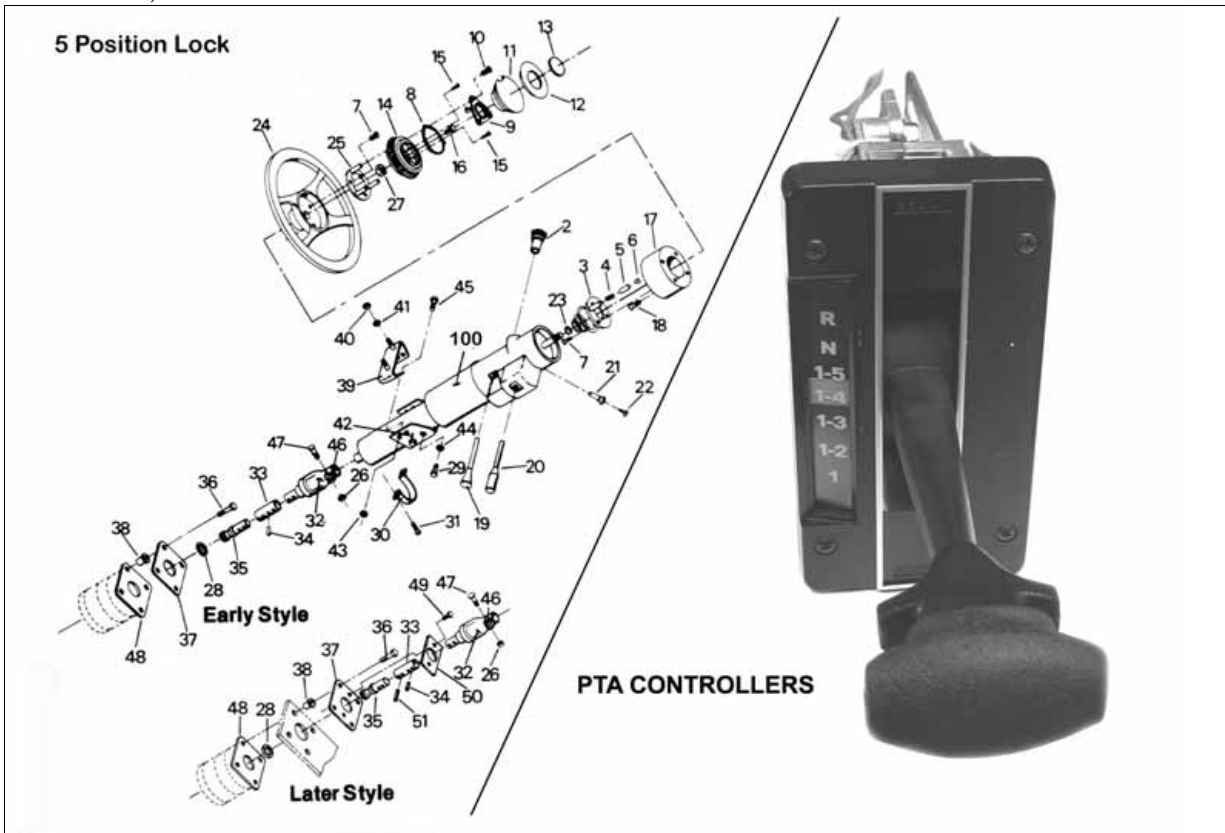

STEERING COLUMNS & PTA CONTROLLERS

Ser III - 93XX, Versatile

VIEW	PART	DESCRIPTION
	2-1761KIT	Controller, PTA Transmission Shift (4spd)
	60-1185KIT	Controller, PTA Transmission Shift (5spd)
100	18-1606B	Steering Column (Early ST Series III)*
100	01-7630B	Steering Column (V58171)

Note: *Early series columns (item #101) come with an adapter kit to update to the new style column, which is included in the price of the column.