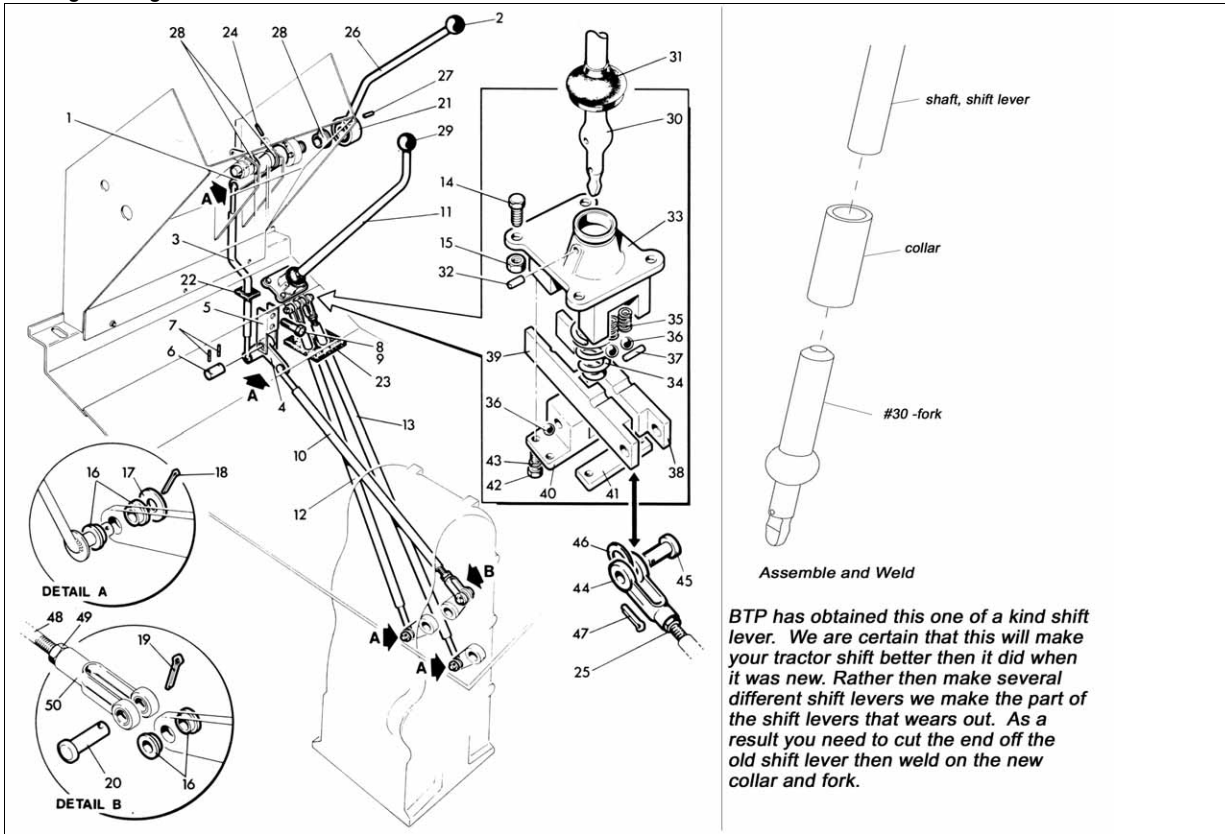

Versatile Shift Lever

Through Designation 6

View	Part	Description
30	SL001VB	Lever, Shift
38	V69763B	Rail, Shift