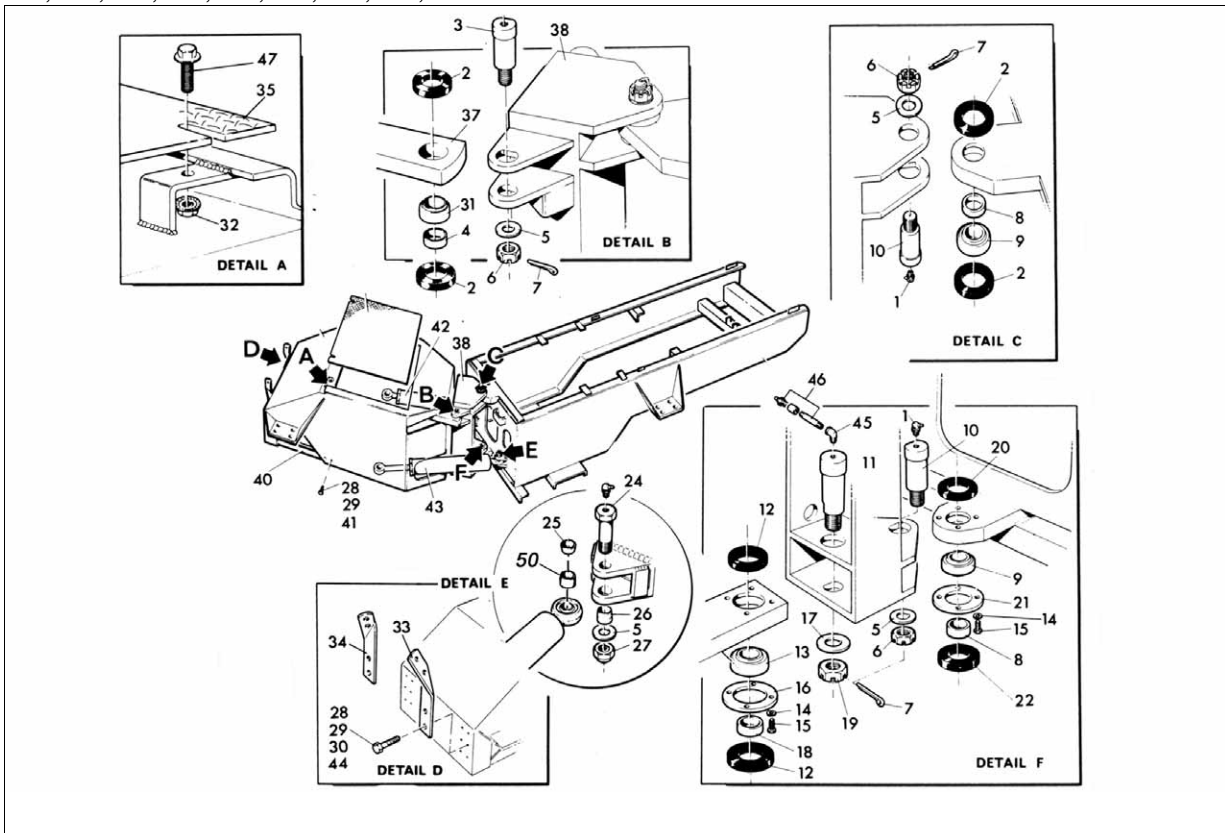

Versatile Hinge/Steering Parts

700, 750, 800, 850, 835, 855, 875, 900, 950

View	Part	Description
	V60955B	Bushing, Drawbar (V15195)
2	V15193B	Seal (x10)
3	V14512B	Pin (x4)
4	V14522B	Spacer (x4)
6	V100T217B	Nut, Slotted (x6)
8	V14346B	Spacer (x2)
9	86000739B	Bearing, Pivot Pin (x2)
10	V14344B	Pin, Pivot (x2)
11	V14347B	Pin, Oscillation (x1)
12	V15194B	Seal (x2)
13	V14351B	Bearing, Oscillation (x1)
18	86015998B	Spacer (x1)
19	V84698B	Nut, Slotted (x1)
20	V201T113B	Seal (x1)
22	V100T172B	Seal (x1)
24	V23692B	Pin, Steering Cylinder (x4)
25	V23595B	Spacer, Upper (x4)
26	V23632B	Spacer, Lower (x4)
27	V301184B	Nut (x4)
31	D3NN4N132AB	Bearing, Drag Link (x4)
50	V18125B	Bearing, Steering Cylinder (x4)