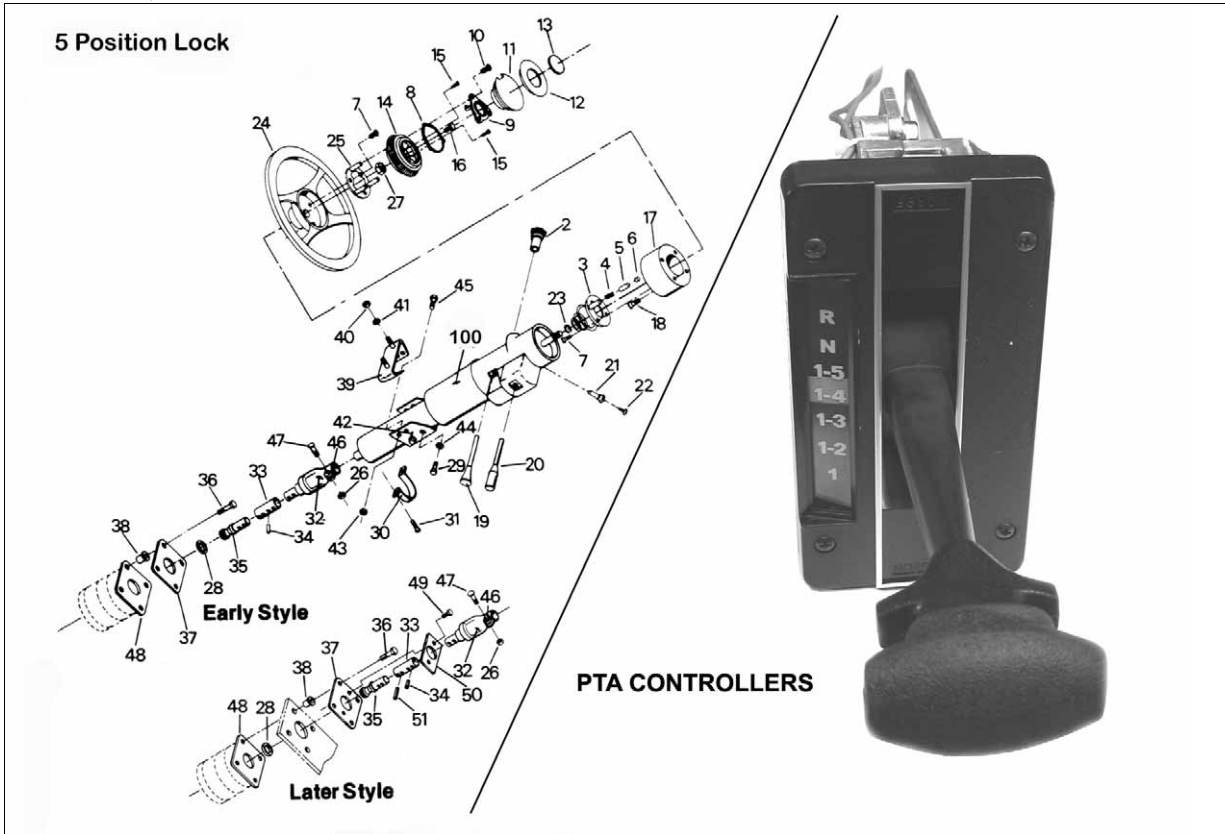

Steering Columns & PTA Controllers

Ser III - 93XX, Versatile

View	Part	Description
	2-1761KIT	Controller, PTA Transmission Shift (4spd)
	60-1185KIT	Controller, PTA Transmission Shift (5spd)
100	18-1606B	Steering Column (Early ST Series III)*
100	01-7630B	Steering Column (V58171)

Note: *Early series columns (item #101) come with an adapter kit to update to the new style column, which is included in the price of the column.