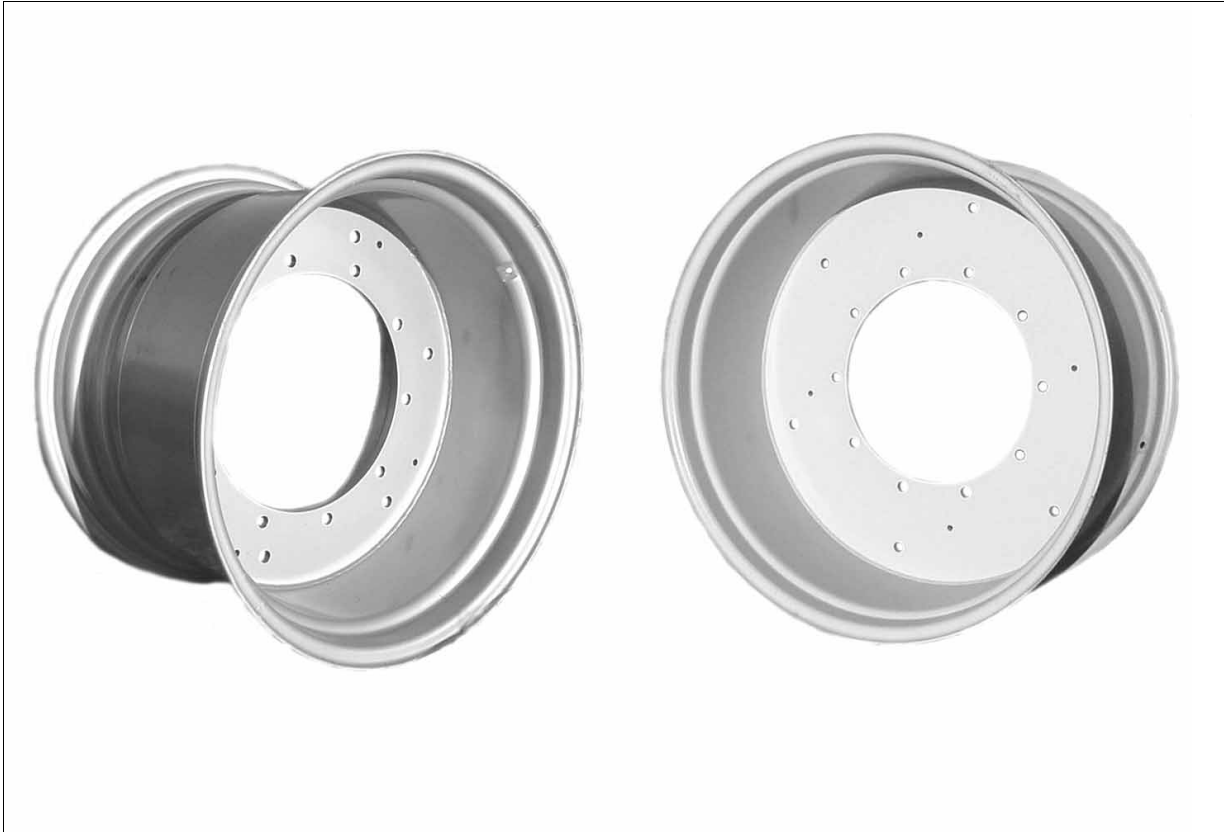

Rims

All Steiger Models and 91XX-93XX

View	Part	Description
	30-1523B	Rim, Driver 18.4x38 (16")
	30-1123B	Rim, Driver 20.8x34 (18")
	30-1526B	Rim, Driver 20.8x38 (18")
	30-1535B	Rim, Driver 20.8x42 (18")
	30-1516B	Rim, Driver 23.1x34 (20")
	30-1501B	Rim, Driver 24.5x32 (21")
	30-1013B	Rim, Driver 30.5x32 (27" 20-294)
	30-1538B	Rim, HD Tiger Dual 20.8x42 (extra reinforced rim)
	30-1539DST	Set, Tiger 4x Driver & 4x Dual Rims 20.8x42 (bolts included)
	30-1539TRST	Set, Tiger 4x Driver & 8x Triple Rims 20.8x42 (bolts included)

Note: All rims have a 3/4" center plate, which is heavier than original rim. Specify color for accurate quote and availability. Custom size spacers, duals, Tiger style rims, and triples are also available, call for quote.