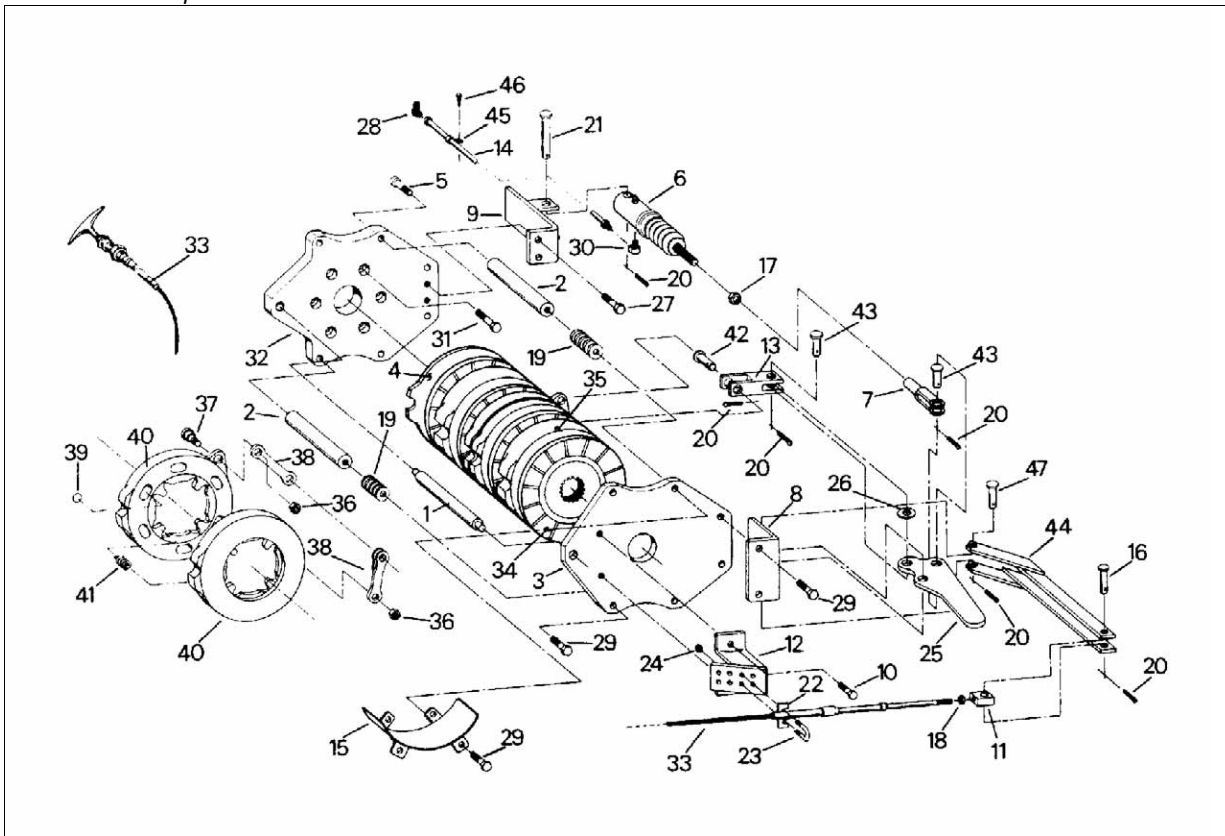

# Caliper Style Brake Assembly

Series II Steiger through 9300 and Late Model Versatile

View	Part	Description
	01-6046B	Caliper, Brake Assembly...N/A (See 01-6046STKIT)
	47-3438B	Disk, Brake (SIII Tiger 450/470)
	C13-12013KIT	Kit, Caliper Rebuild (piston, seal, boot, #2&3)
	90-7651B	Kit, Caliper Rebuild (piston, seal, boot, 2/caliper)
	V53902B	Kit, Early Caliper Seal (2/caliper)
	98-135SEAL	Kit, Mounting Boot & Oring Seal (use on #2&3)
	86000350KIT	Kit, Piston Seal & Boot (use on #2-5)
	90-7506B	Pad Set, Brake
	01-6047B	Pad Set, Brake (set, V19613)*
	01-6047STB	Pad Set, Brake (use with #2&3, 1/caliper)
	A46967B	Piston, Early Style (2/caliper)
1	55-135B	Disk, Brake
2	01-6046STKIT	Kit, Brake Caliper Asm w/ brackets & hardware**
3	01-6046STRPKIT	Kit, Brake Caliper Asm w/ park, brackets, & hardware**
4	90-7649B	Caliper, Brake Asm w/o Park (call for application)
5	90-8368B	Caliper, Brake Asm w/ Park (cw, call for application)
5	90-1352B	Caliper, Brake Asm w/ Park (cw, call for application)
5	9705813B	Caliper, Brake Asm, w/ Park (ccw, call for application)
5	90-1993B	Caliper, Brake Asm, w/ Park (ccw, call for application)

# Multi-Disc Brake Group

ST Ser III w/20 speed and PT/PTA Series III

View	Part	Description
3	01-3715B	Plate, Outside Brake (Stationary T-C Only)
4	90-2889B	Plate, End (1/tractor)
32	01-3361B	Cover, Brake-Bearing (Stationary T-C Only)
34	01-4668B	Plate, Brake (4/tractor)