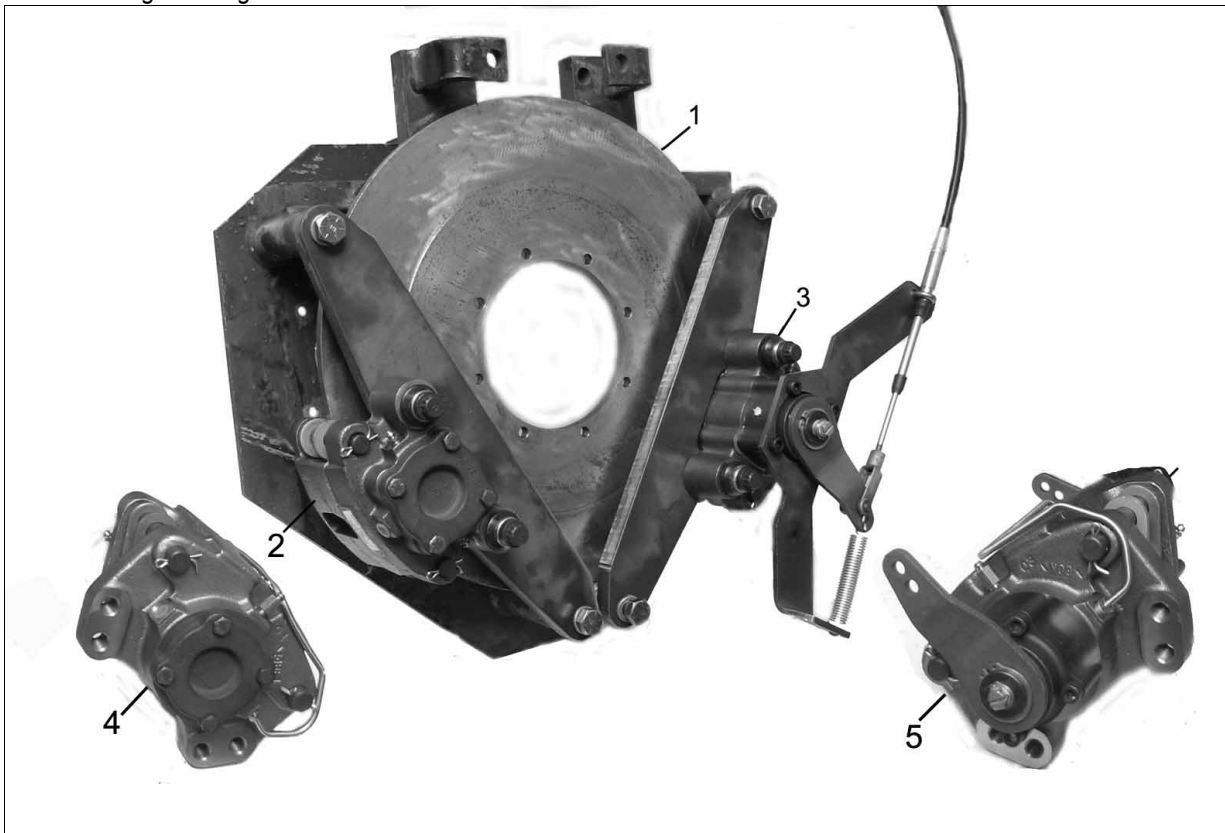

# Caliper Style Brake Assembly

Series II Steiger through 9300 and Late Model Versatile

View	Part	Description
	01-6046B	Caliper, Brake Assembly...N/A (See 01-6046STKIT)
	47-3438B	Disk, Brake (SIII Tiger 450/470)
	C13-12013KIT	Kit, Caliper Rebuild (piston, seal, boot, #2&3)
	90-7651B	Kit, Caliper Rebuild (piston, seal, boot, 2/caliper)
	V53902B	Kit, Early Caliper Seal (2/caliper)
	98-135SEAL	Kit, Mounting Boot & Oring Seal (use on #2&3)
	86000350KIT	Kit, Piston Seal & Boot (use on #2-5)
	90-7506B	Pad Set, Brake
	01-6047B	Pad Set, Brake (set, V19613)*
	01-6047STB	Pad Set, Brake (use with #2&3, 1/caliper)
	A46967B	Piston, Early Style (2/caliper)
1	55-135B	Disk, Brake
2	01-6046STKIT	Kit, Brake Caliper Asm w/ brackets & hardware**
3	01-6046STRPKIT	Kit, Brake Caliper Asm w/ park, brackets, & hardware**
4	90-7649B	Caliper, Brake Asm w/o Park (call for application)
5	90-8368B	Caliper, Brake Asm w/ Park (cw, call for application)
5	90-1352B	Caliper, Brake Asm w/ Park (cw, call for application)
5	9705813B	Caliper, Brake Asm, w/ Park (ccw, call for application)
5	90-1993B	Caliper, Brake Asm, w/ Park (ccw, call for application)

\*These pads are for the obsolete brake caliper. \*\*The original aluminum body caliper may no longer be available, a mounting kit is sold with a new style caliper as well as all the hardware/fittings needed for the optional park brake caliper, call for details.

# Multi-Disc Brake Group

ST Ser III w/20 speed and PT/PTA Series III

View	Part	Description
3	01-3715B	Plate, Outside Brake (Stationary T-C Only)
4	90-2889B	Plate, End (1/tractor)
32	01-3361B	Cover, Brake-Bearing (Stationary T-C Only)
34	01-4668B	Plate, Brake (4/tractor)